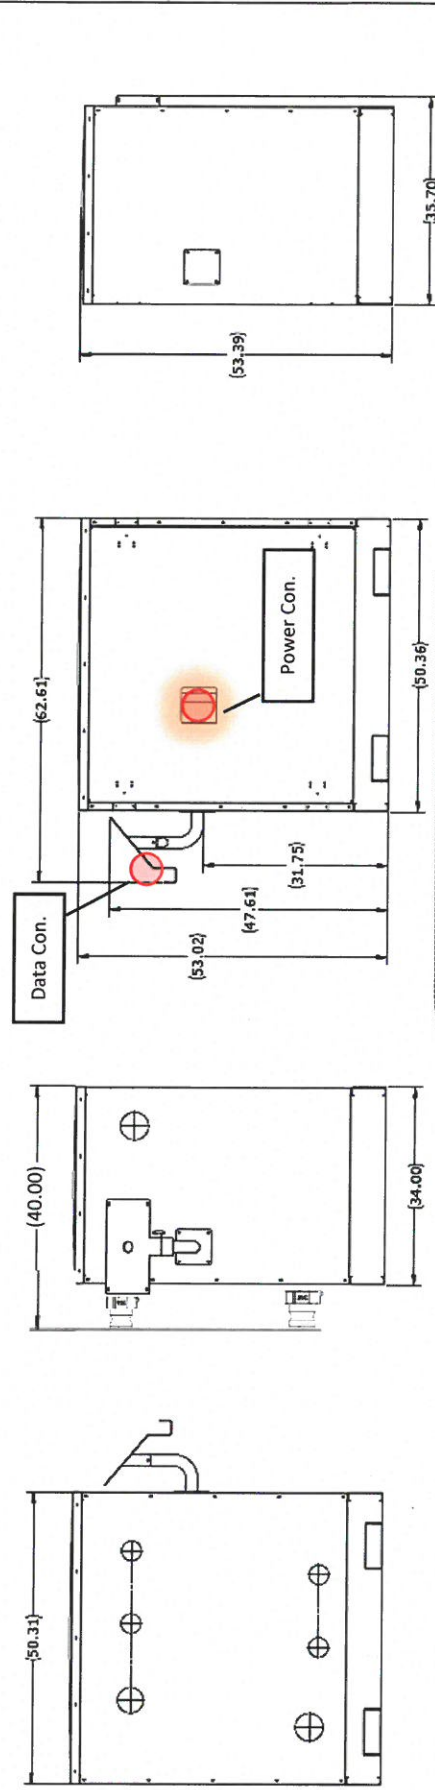

Blend Boss 120gpm-Capacity-1PH

REV	ECO NUMBER	DESCRIPTION	DATE	BY
A	XXXXXX	INITIAL RELEASE	2/16/2019	NDS

15HP @ 1200 RPM

SINGLE-PHASE POWER OPTIONS

- 230 VAC 43 FLA @60 HZ
- 208 VAC 47 FLA @60 HZ

- -120 VAC Neutral termination needed.
- -Electrical connections to be determined by customer contracted electrician.
- -VariTech Industries, Inc. Service is not licensed in any state to make high voltage connections.
- -This piece of equipment has one point for AC power connections within the electrical panel.
- -All controls are 24vdc low-voltage connections which are produced at VariTech Industries, Inc.

-Data Connections-

Data connections are used for manual download via USB as well as remote download via customer network. Ethernet connection also allows remote data manipulation.

- CAT-5E Female "host" Ethernet port connection.
- 2.0 USB Female "host" connection

All dimensions are portrayed in inches ±2%

NOTES:

1. DRAWING TO BE USED FOR CUSTOMERS VIEWING.
2. THIS IS NOT A FABRICATION DRAWING.