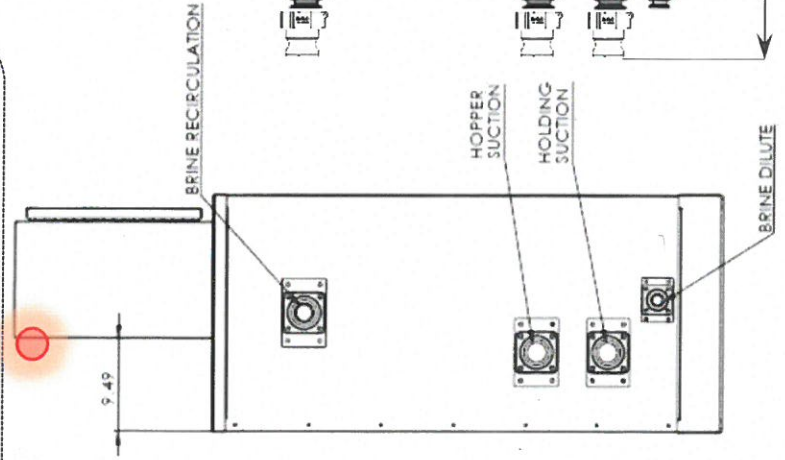

BRINE RECIRCULATION

HOPPER SUCTION

HOLDING SUCTION

BRINE DILUTE

All dimensions are portrayed in inches ±2%

7 1/2 HP.