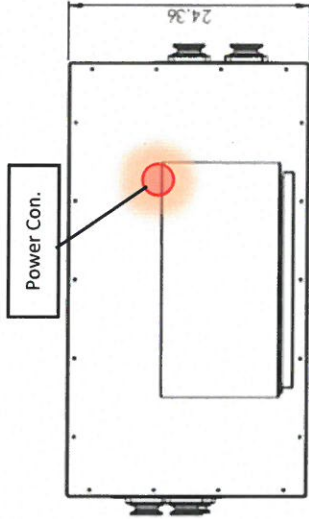

Power Con.

-Data Connections-

Data connections are used for manual download via USB as well as remote download via customer network.

- CAT-5E Female "host" Ethernet port connection.
- 2.0 USB Female "host" connection