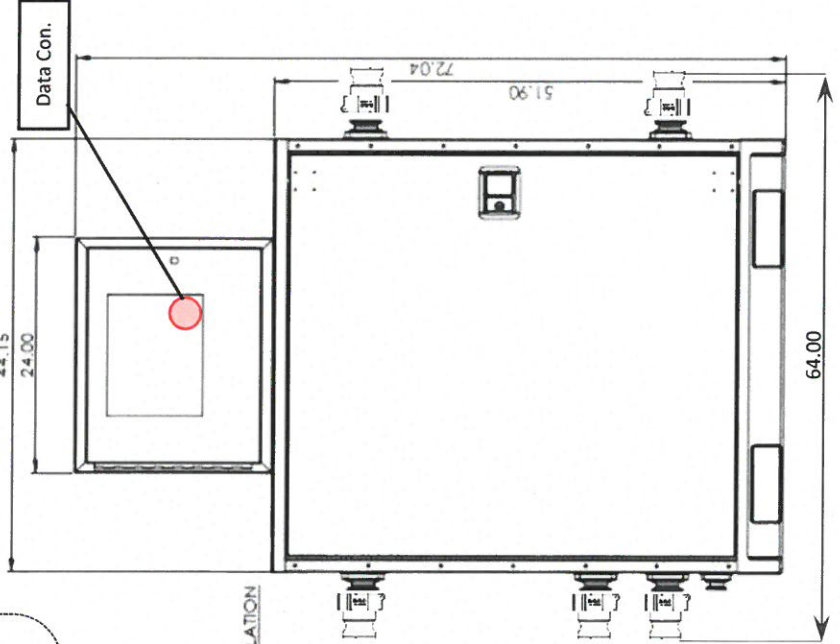

Data Con.

BRINE RECIRCULATION

HOPPER SUCTION

HOLDING SUCTION

BRINE DILUTE

All dimensions are portrayed in inches ±2%

7 1/2 HP.

BRINE DISCHARGE