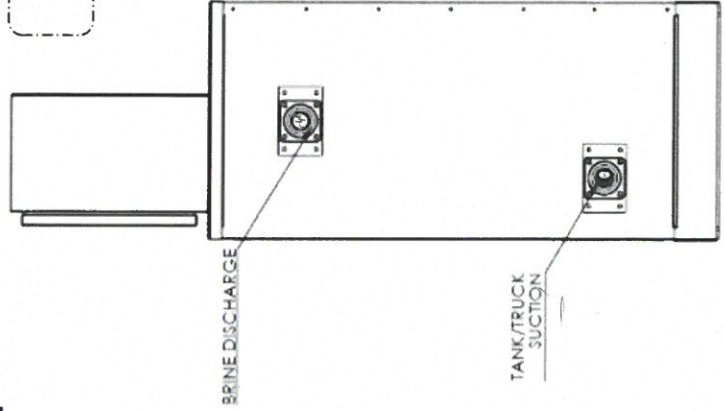

-Data Connections-

Data connections are used for manual download via USB as well as remote download via customer network.

- CAT-5E Female "host" Ethernet port connection.
- 2.0 USB Female "host" connection

Data Con.

BRINE RECIRCULATION

HOPPER SUCTION

HOLDING SUCTION

BRINE DILUTE

All dimensions are portrayed in inches ±2%

7 1/2 HP.

BRINE DISCHARGE