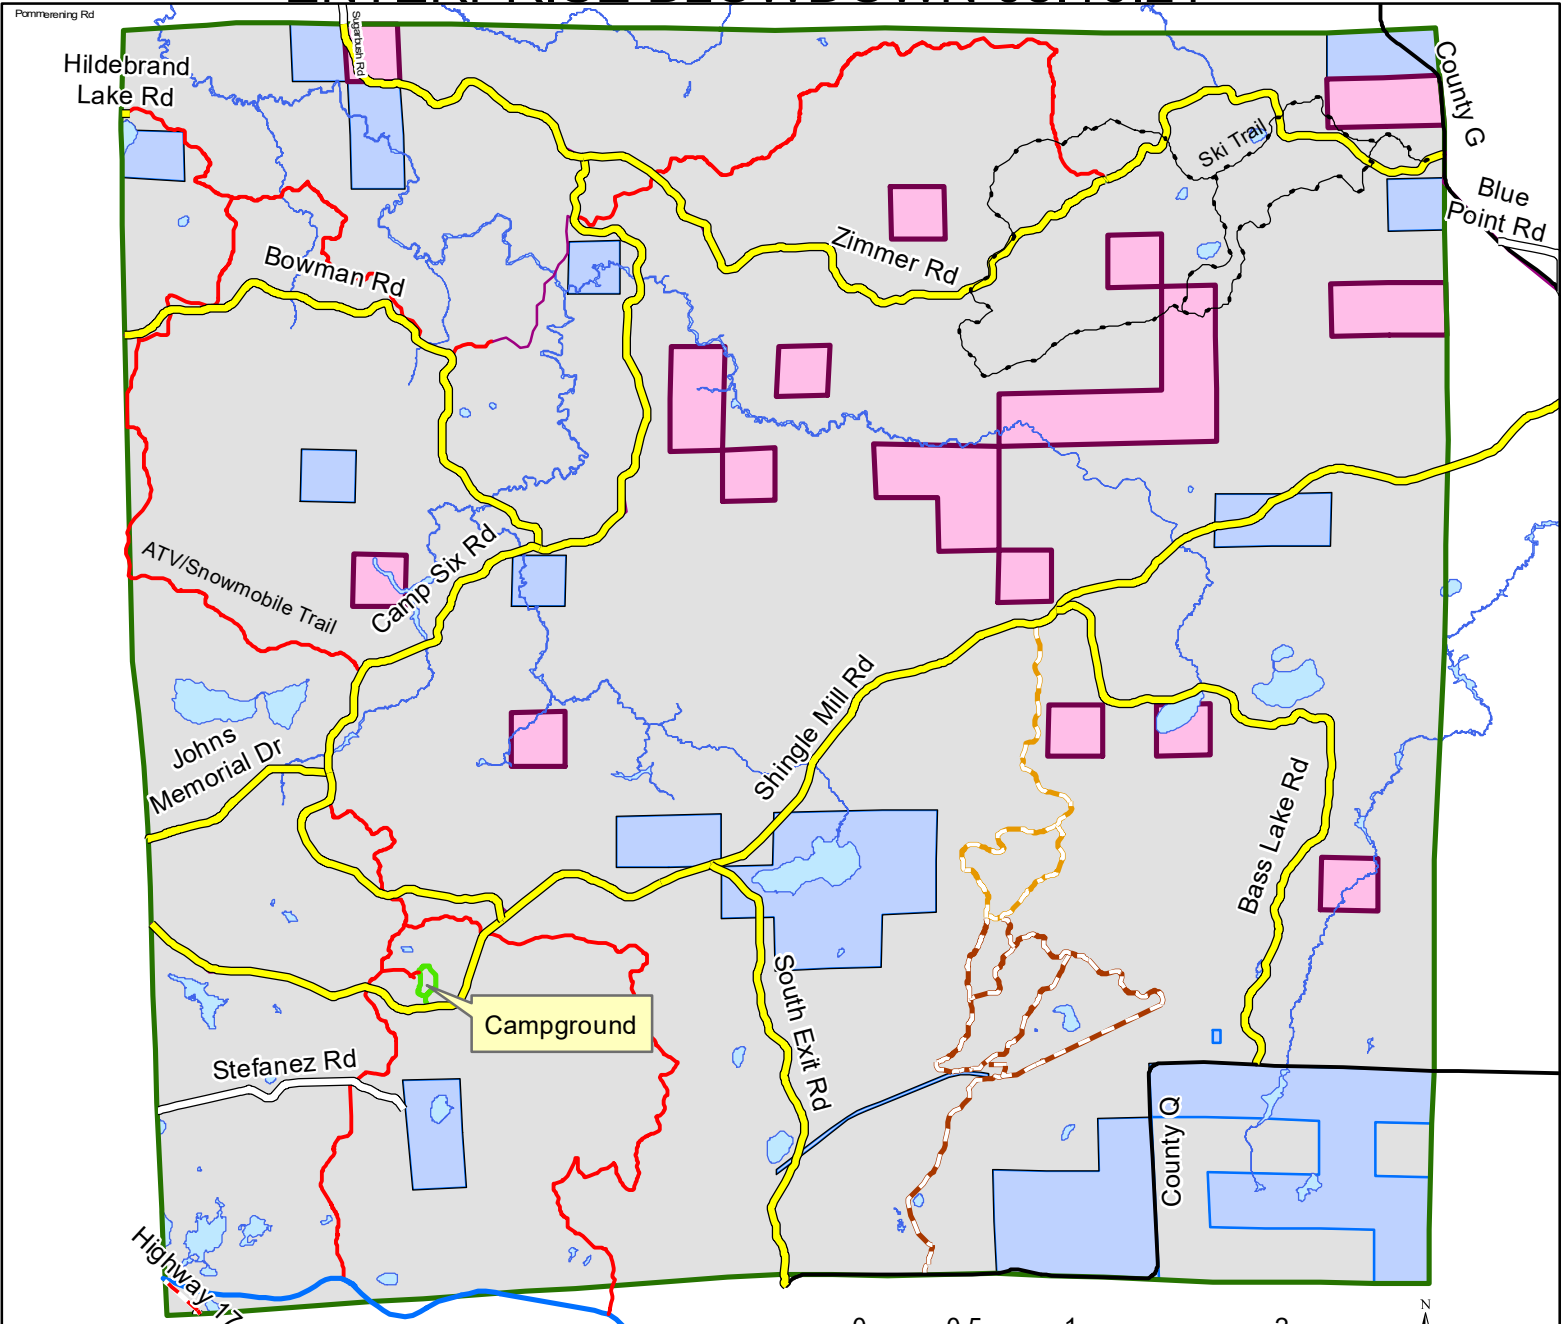

ENTERPRISE BLOWDOWN 08.10.21

ENTERPRISE ROADS FIREWOOD AREAS

Only trees that were blown down AND have been cut for road clearing may be collected for firewood along the YELLOW highlighted County Forest roads in the Town of Enterprise. The entire portion of any tree that was cut for road clearing may be collected. No other trees are to be collected.

IT IS THE RESPONSIBILITY OF THE PERMIT HOLDER TO BE SURE THEY ARE ON COUNTY FOREST PROPERTY.

This permit does not include trees found on private or state property.

OWNERSHIP

- County
- Private
- State

TRAILS

- ATV/Snowmobile Trail
- Hunter Hiking Trail
- Disable Access Trail
- Disable Access Trail

- County Forest Roads