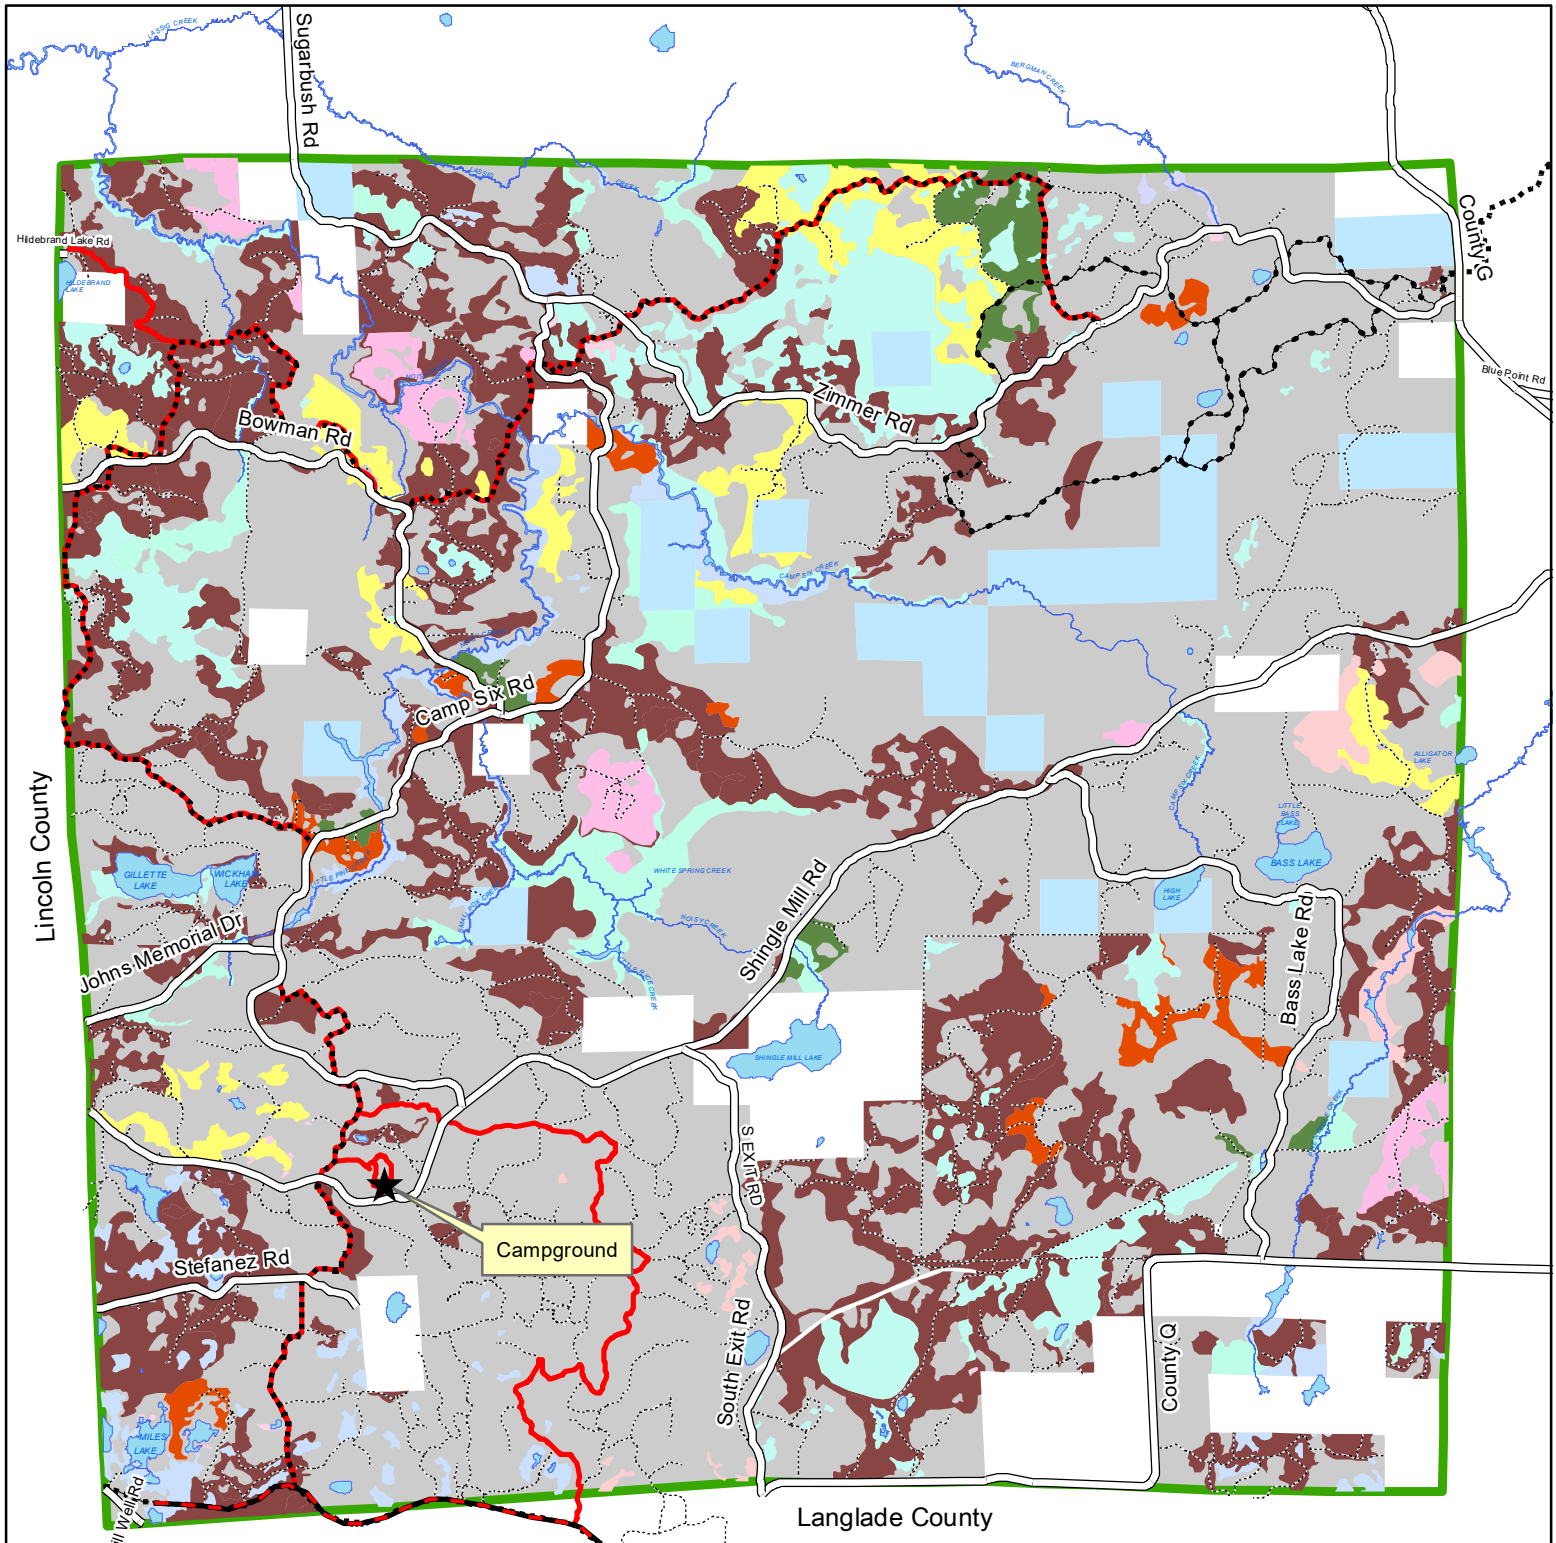

Oneida County Forest: Enterprise Block Young Aspen Stands and Tag Alder Swamps

Legend

- | | | | | | |
|---|--|--|---|--|---|
| Aspen > 20 Yr Old | Aspen 15-20 Yr Old | Aspen 10-15 Yr Old | Aspen 5-10 Yr Old | Aspen 0-5 Yr Old | Tag Alder |
| County Forest | State Property | Snowmobile Trails | Snowmobile/ATV Trails | Woodland Trails | Ski/Bike Trail |
| Public Roads | County Forest Boundary | | | | |

Date: 10/14/2021